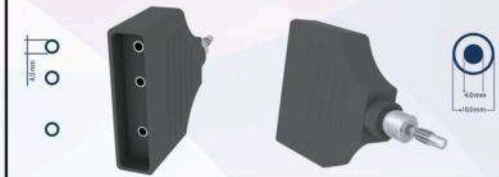

Connecting Finger switch handles with 3 pin plugs, for ERBE T-Series generators.

CDC233

Connecting Finger switch handles with 3 pin plugs, for ERBE ACC / ICC, ERBE VIO generators.

CDC234

Connecting Finger switch handles with 3 pin plugs, for Martin, Integra generators.