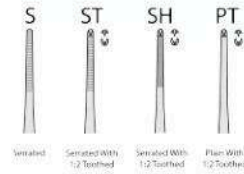

FOR ORDER
Please mention tip code along with product code