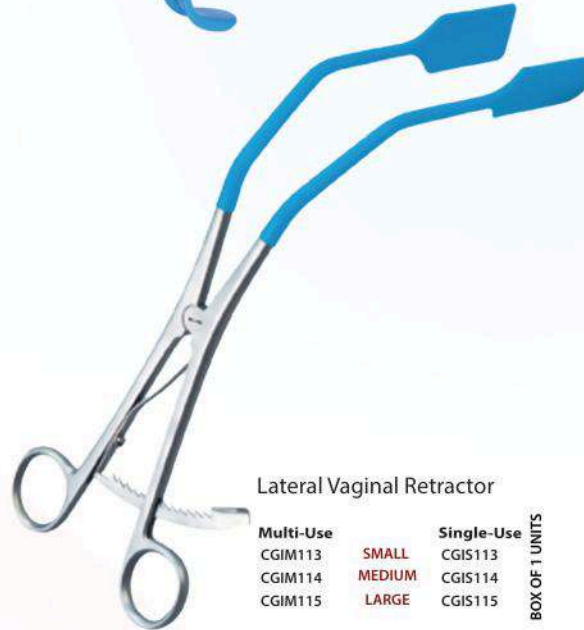

Lateral Vaginal Retractor

Multi-Use		Single-Use
CGIM113	SMALL	CGIS113
CGIM114	MEDIUM	CGIS114
CGIM115	LARGE	CGIS115

BOX OF 1 UNITS