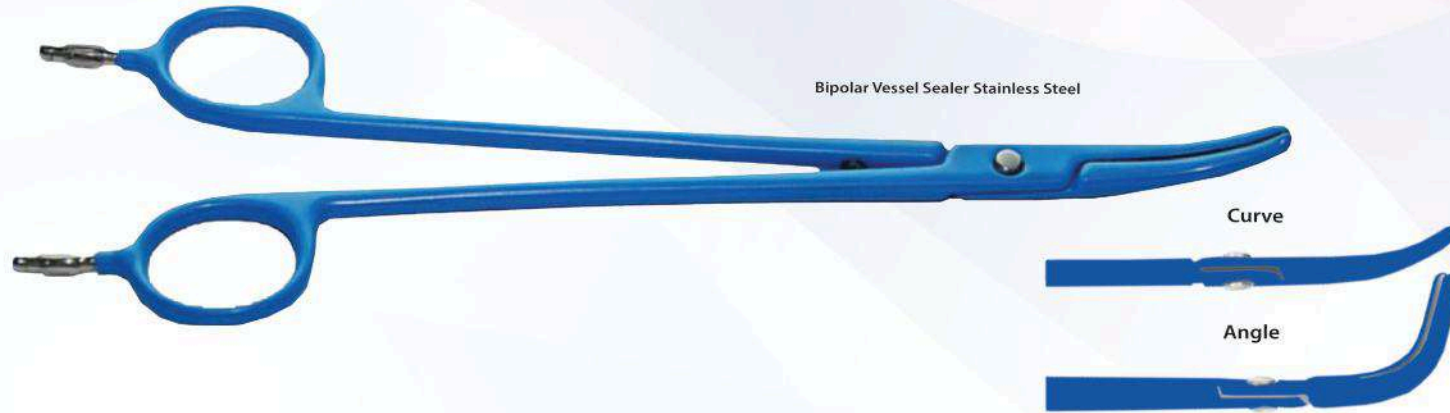

Bipolar Vessel Sealer Stainless Steel

Curve

Angle

	165mm	190mm	215mm	240mm
Multi-Use	Curve CPFM101K	CPFM101L	CPFM101M	CPFM101N
	Angle CPFM102K	CPFM102K	CPFM102M	CPFM102N
Single-Use	Curve CPFS101K	CPFS101L	CPFS101M	CPFS101N
	Angle CPFS102K	CPFS102L	CPFS102M	CPFS102N

	165mm	190mm	215mm	240mm
Multi-Use	Curve CPFM103K	CPFM103L	CPFM103M	CPFM103N
	Angle CPFM104K	CPFM104L	CPFM104M	CPFM104N
Single-Use	Curve CPFS103K	CPFS103L	CPFS103M	CPFS103N
	Angle CPFS104K	CPFS104L	CPFS104M	CPFS104N

	165mm	190mm	215mm	240mm
Multi-Use	Curve CPFM105K	CPFM105L	CPFM105M	CPFM105N
	Angle CPFM106K	CPFM106L	CPFM106M	CPFM106N
Single-Use	Curve CPFS105K	CPFS105L	CPFS105M	CPFS105N
	Angle CPFS106K	CPFS106L	CPFS106M	CPFS106N

Note for above products:
Special lengths+Tips and/or colours can be custom ordered as per the demand

Premium Forceps Serial
C P F M / S XXX X
Cosil Multi-Use/Single-Use Length