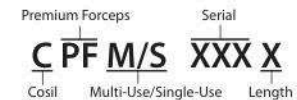

165mm	190mm	215mm	240mm
Curve	CPFM111K	CPFM111L	CPFM111M	CPFM111N
Angle	CPFM112K	CPFM112L	CPFM112M	CPFM112N
Curve	CPFS111K	CPFS111L	CPFS111M	CPFS111N
Angle	CPFS112K	CPFS112L	CPFS112M	CPFS112N

Note for above products:
Special lengths+Tips and/or colours can be custom ordered as per the demand