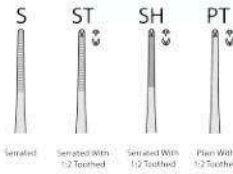

FOR ORDER Please mention tip code along with product code