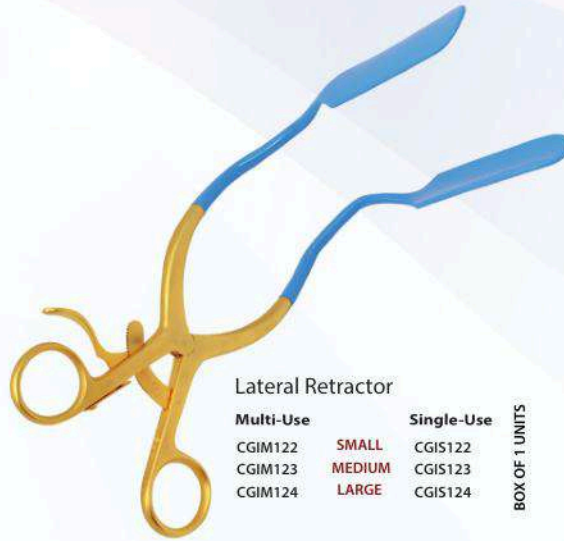

Lateral Retractor

Multi-Use		Single-Use
CGIM122	SMALL	CGIS122
CGIM123	MEDIUM	CGIS123
CGIM124	LARGE	CGIS124

BOX OF 1 UNITS