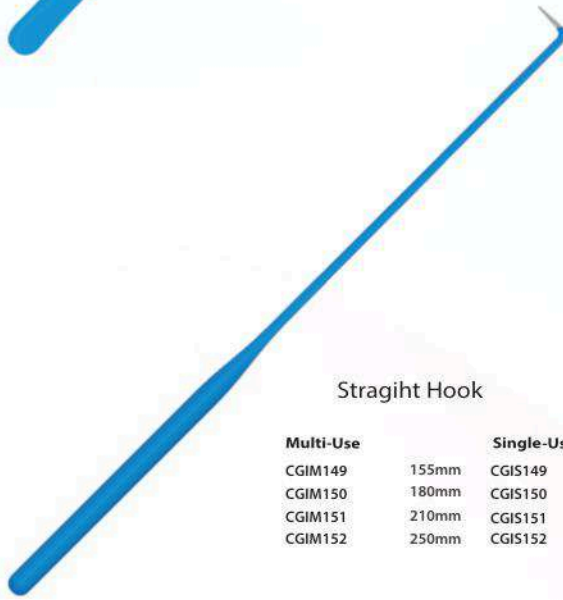

BOX OF 20 UNITS

Iris Hook

Multi-Use		Single-Use
CGIM145	155mm	CGIS145
CGIM146	180mm	CGIS146
CGIM147	210mm	CGIS147
CGIM148	250mm	CGIS148

BOX OF 20 UNITS

Straight Hook

Multi-Use		Single-Use
CGIM149	155mm	CGIS149
CGIM150	180mm	CGIS150
CGIM151	210mm	CGIS151
CGIM152	250mm	CGIS152