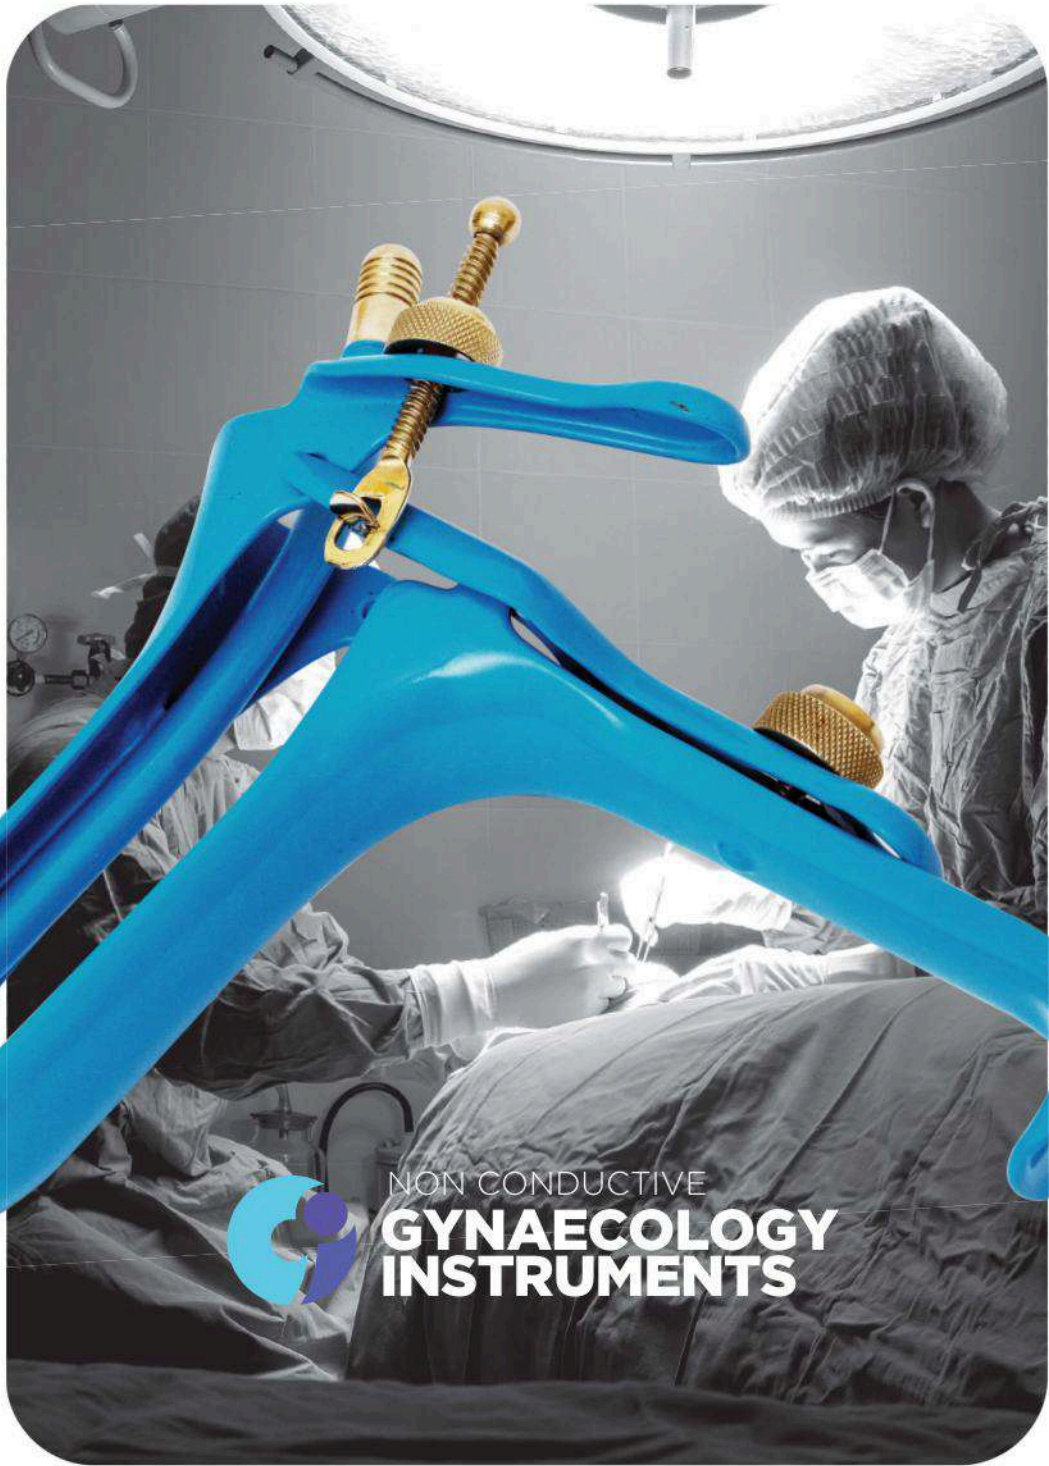

NON CONDUCTIVE
**GYNÆCOLOGY
INSTRUMENTS**

NON CONDUCTIVE
**GYNÆCOLOGY
INSTRUMENTS**