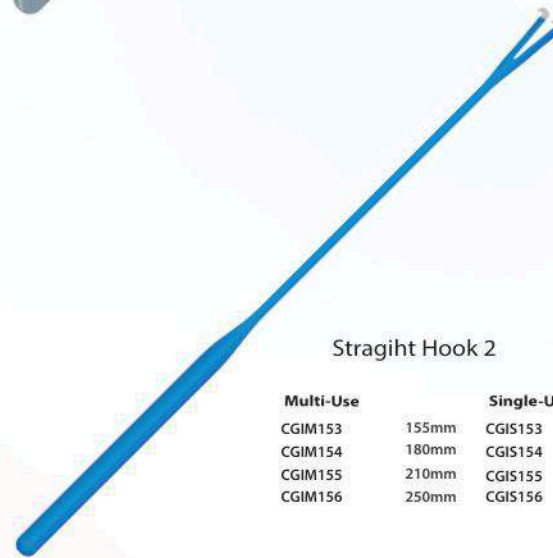

Straight Hook 2

Multi-Use		Single-Use
CGIM153	155mm	CGIS153
CGIM154	180mm	CGIS154
CGIM155	210mm	CGIS155
CGIM156	250mm	CGIS156

BOX OF 20 UNITS