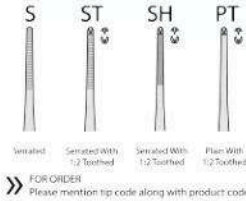

Bayonet Monopolar Forceps

	155mm	180mm	200mm	220mm	240mm	
Multi-Use	CEFM269A	CEFM269B	CEFM269C	CEFM269D	CEFM269E	0.50mm
	CEFM270A	CEFM270B	CEFM270C	CEFM270D	CEFM270E	1.00mm
	CEFM271A	CEFM271B	CEFM271C	CEFM271D	CEFM271E	2.00mm
Single-Use	CEFS269A	CEFS269B	CEFS269C	CEFS269D	CEFS269E	0.50mm
	CEFS270A	CEFS270B	CEFS270C	CEFS270D	CEFS270E	1.00mm
	CEFS271A	CEFS271B	CEFS271C	CEFS271D	CEFS271E	2.00mm

Note for above products:
Special lengths+Tips and/or colours can be custom ordered as per the demand

95 137 max vp Box of 20 Units UMAX: 0.5KVP

Also Available
0.25mm
0.75mm
1.25mm
2.50mm

Electrosurgical Forceps Serial
CEFM/S XXXX
Cosil Multi-Use/Single-Use Length