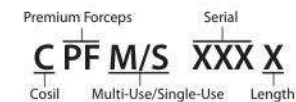

140mm	155mm	180mm	200mm	220mm	240mm	
Multi-Use	CPFM131X	CPFM131A	CPFM131B	CPFM131C	CPFM131D	CPFM131P	0.50mm
	CPFM132X	CPFM132A	CPFM132B	CPFM132C	CPFM132D	CPFM132P	1.00mm
	CPFM133X	CPFM133A	CPFM133B	CPFM133C	CPFM133D	CPFM133P	2.00mm
Single-Use	CPFS131X	CPFS131A	CPFS131B	CPFS131C	CPFS131D	CPFS131P	0.50mm
	CPFS132X	CPFS132A	CPFS132B	CPFS132C	CPFS132D	CPFS132P	1.00mm
	CPFS133X	CPFS133A	CPFS133B	CPFS133C	CPFS133D	CPFS133P	2.00mm

Box of 20 Units

Note for above products:
Special lengths+Tips and/or colours can be custom ordered as per the demand