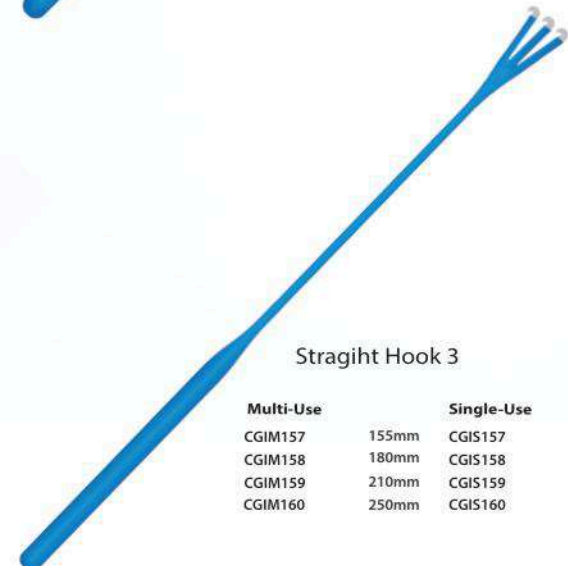

BOX OF 20 UNITS

Iris Hook

Multi-Use		Single-Use
CGIM145	155mm	CGIS145
CGIM146	180mm	CGIS146
CGIM147	210mm	CGIS147
CGIM148	250mm	CGIS148

BOX OF 20 UNITS

Straight Hook

Multi-Use		Single-Use
CGIM149	155mm	CGIS149
CGIM150	180mm	CGIS150
CGIM151	210mm	CGIS151
CGIM152	250mm	CGIS152

BOX OF 20 UNITS

Straight Hook 2

Multi-Use		Single-Use
CGIM153	155mm	CGIS153
CGIM154	180mm	CGIS154
CGIM155	210mm	CGIS155
CGIM156	250mm	CGIS156

BOX OF 20 UNITS

Straight Hook 3

Multi-Use		Single-Use
CGIM157	155mm	CGIS157
CGIM158	180mm	CGIS158
CGIM159	210mm	CGIS159
CGIM160	250mm	CGIS160