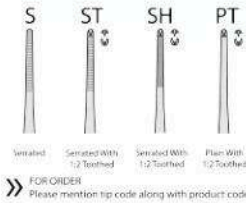

Bayonet Monopolar Forceps

	155mm	180mm	200mm	220mm	240mm	
Multi-Use	CEFM240A	CEFM240B	CEFM240C	CEFM240D	CEFM240E	0.50mm
	CEFM241A	CEFM241B	CEFM241C	CEFM241D	CEFM241E	1.00mm
	CEFM242A	CEFM242B	CEFM242C	CEFM242D	CEFM242E	2.00mm
Single-Use	CEFS240A	CEFS240B	CEFS240C	CEFS240D	CEFS240E	0.50mm
	CEFS241A	CEFS241B	CEFS241C	CEFS241D	CEFS241E	1.00mm
	CEFS242A	CEFS242B	CEFS242C	CEFS242D	CEFS242E	2.00mm

Note for above products:
Special lengths+Tips and/or colours can be custom ordered as per the demand

95 137 max vp Box of 20 Units UMAX: 0.5KVP

Also Available
0.25mm
0.75mm
1.25mm
2.50mm

Electrosurgical Forceps Serial
C E F M / S XXX X
Cosil Multi-Use/Single-Use Length