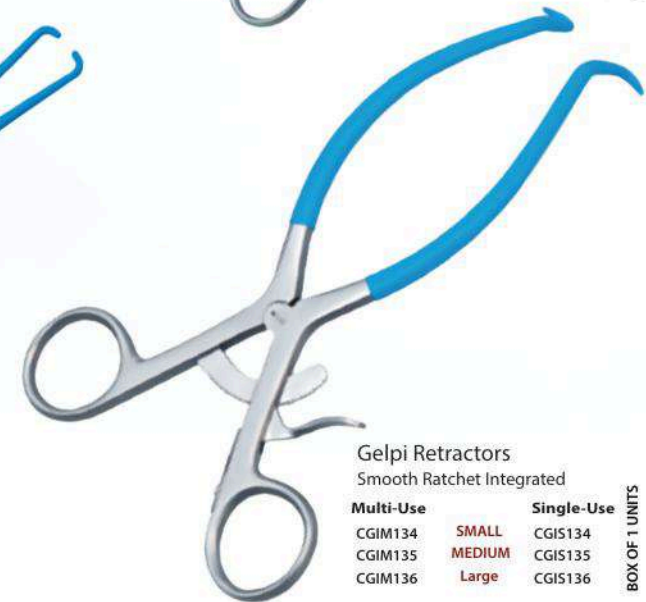

BOX OF 1 UNITS

Tooth Forceps 1/1
Mat Finishing

Multi-Use		Single-Use
CGIM131	SMALL	CGIS131
CGIM132	MEDIUM	CGIS132
CGIM133	Large	CGIS133

BOX OF 1 UNITS

Gelpi Retractors
Smooth Ratchet Integrated

Multi-Use		Single-Use
CGIM134	SMALL	CGIS134
CGIM135	MEDIUM	CGIS135
CGIM136	Large	CGIS136